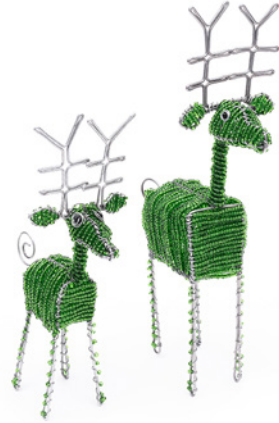

REINDEER GREEN (SMALL&LARGE)

LIMITED QUANTITIES

$ 21.00 / 24.00

19 / 27 cm

73 / 110 g